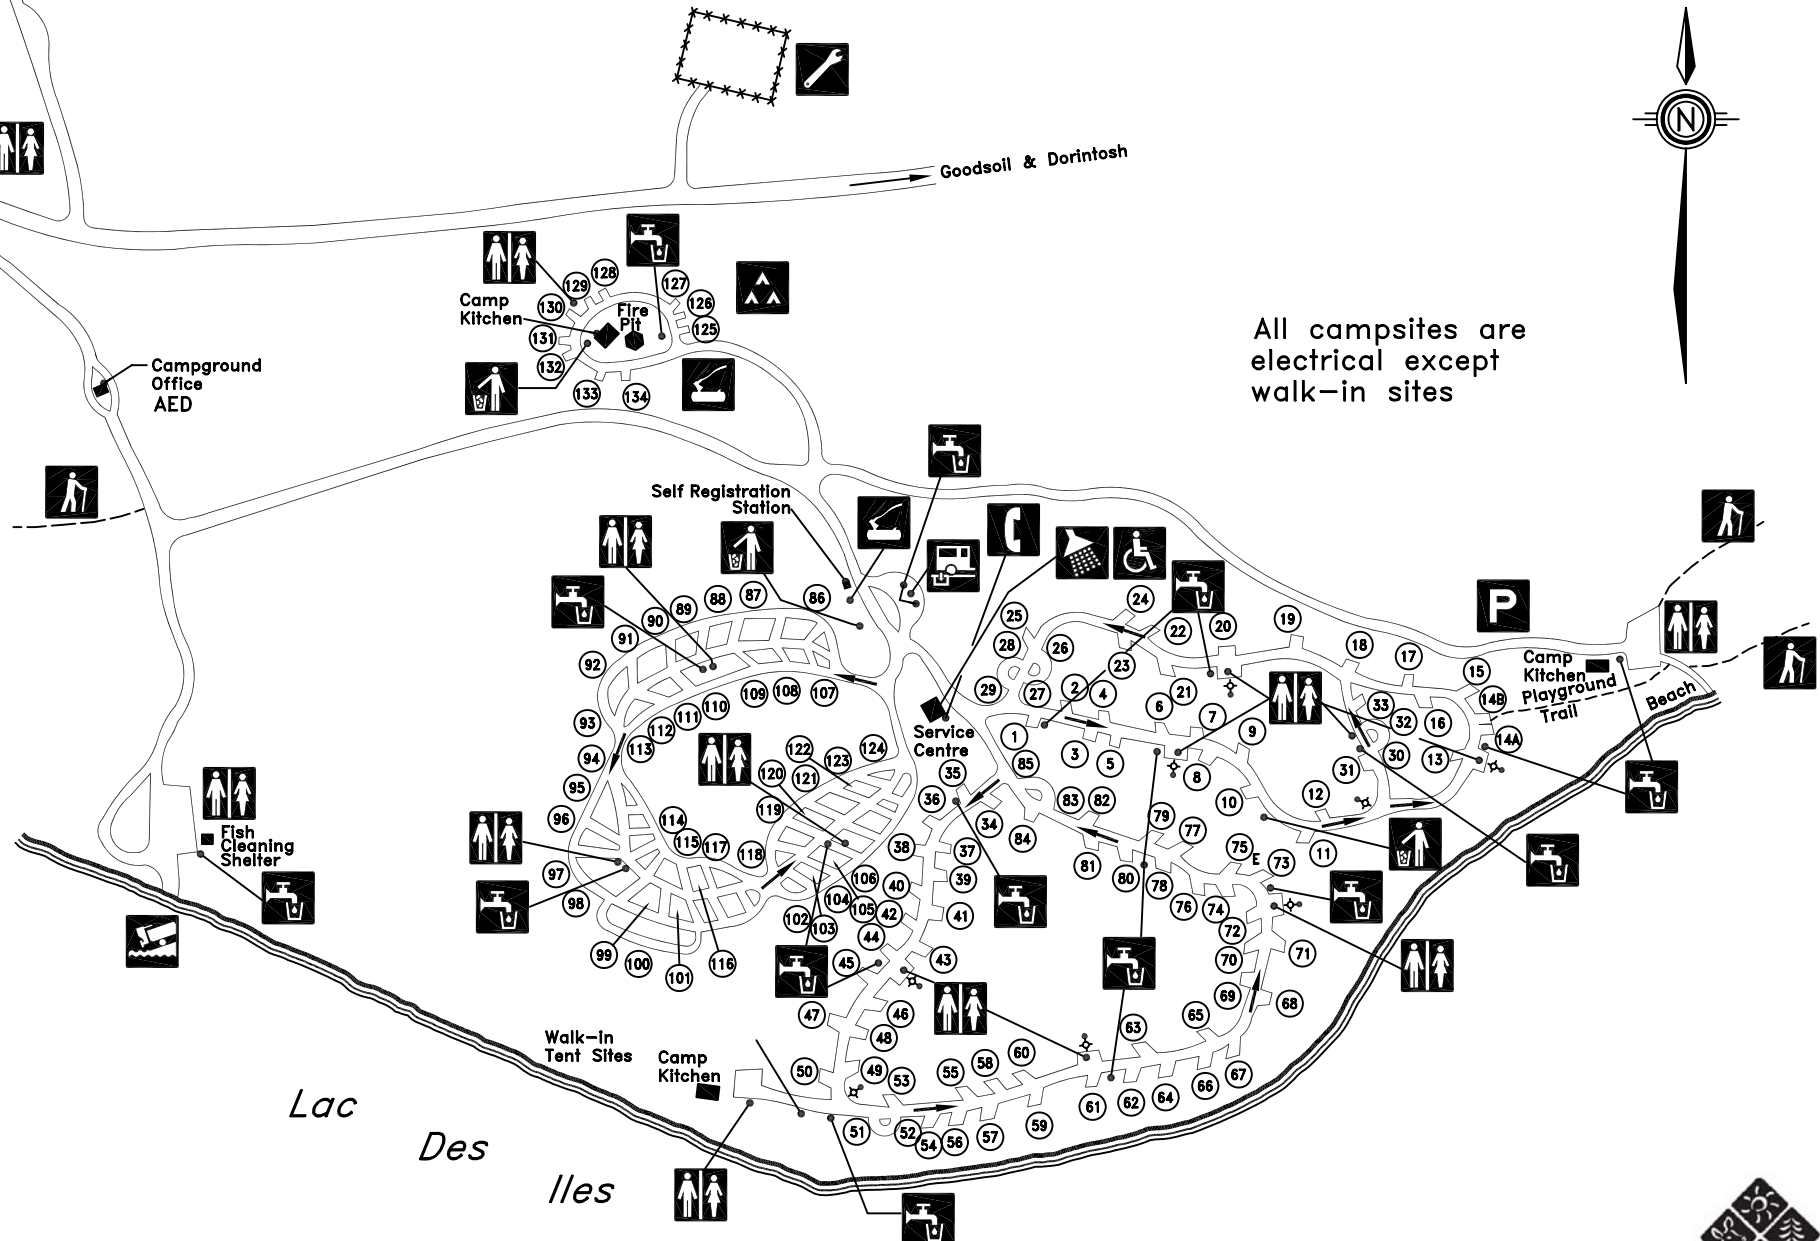

Johnston Lake

To Pierce Lake

Goodsoll & Dorintosh

LEGEND

-  Washrooms
-  Water Point
-  Fireplaces
-  Garbage
-  Trailer Sewage Dump
-  Boat Launch
-  Showers
-  Accessible
-  Group Camping
-  Hiking
-  Parking
-  Maintenance Area
-  One Way
-  Street Light
-  AED Automatic External Defibrillator

All campsites are electrical except walk-in sites

MEADOW LAKE PROVINCIAL PARK
 LAC DES ILES – MURRAY DOELL CAMPGROUND